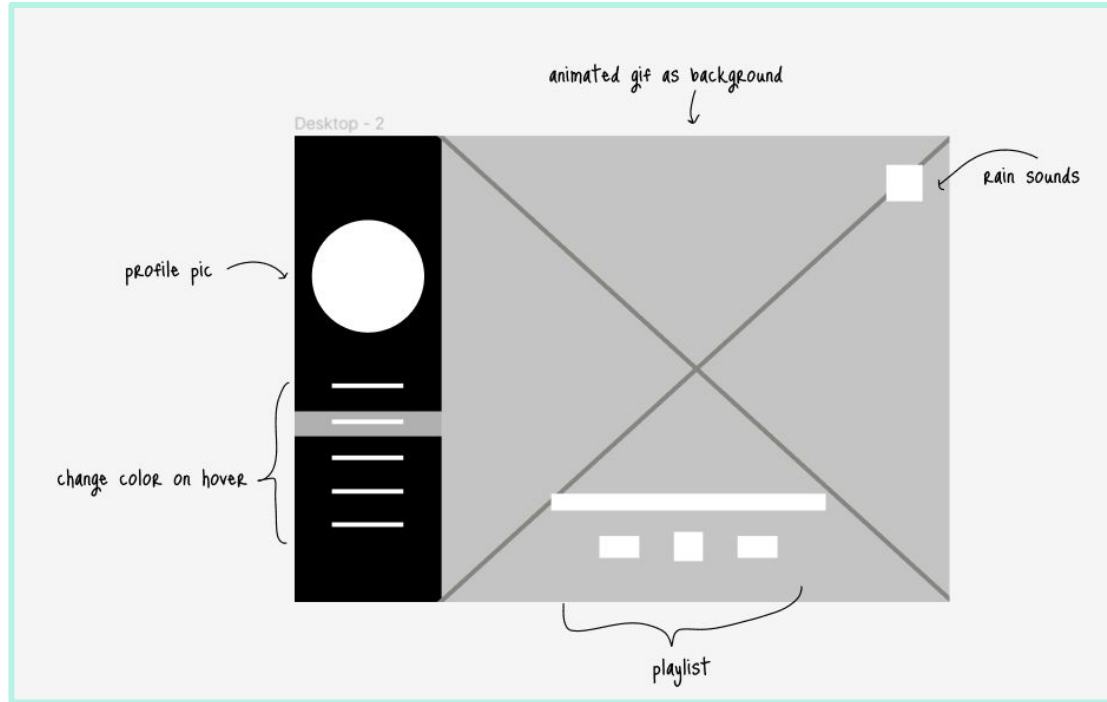

Different instrumentals to meet different moods of each user

Dashboard

Provides entire playlist overview in one location

Sticky Header

Allows for a quick and easy navigation between pages

01.

Wireframes

Lo-fi